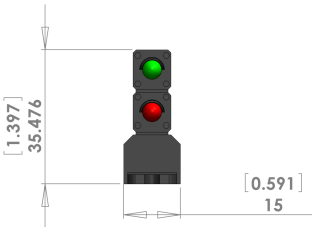

Dimensions [Inches]  
mm

# DZ-1012 Block Signal

[inches]  
mm

Dimensions [Inches]  
mm