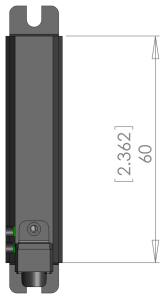

Dimensions [Inches]  
mm

# DZ-1012 Block Signal

[inches]  
mm

Dimensions [Inches]  
mm