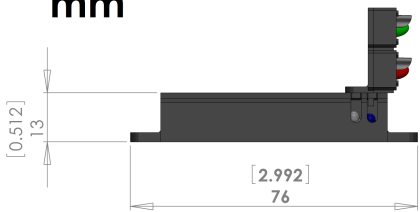

Dimensions [Inches]  
mm

# DZ-1012 Block Signal

[inches]  
mm

Dimensions [Inches]  
mm