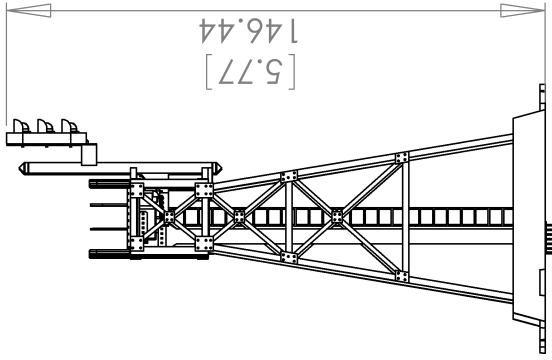

DZ-1090HO-50-2
Signal Bridge
Z-Stuff for Trains

for .125" Dia.
 mounting screw

Dimensions [inches]
 mm

Sensors are on 2.5" centers

For 4-track signal bridge add 5" to width