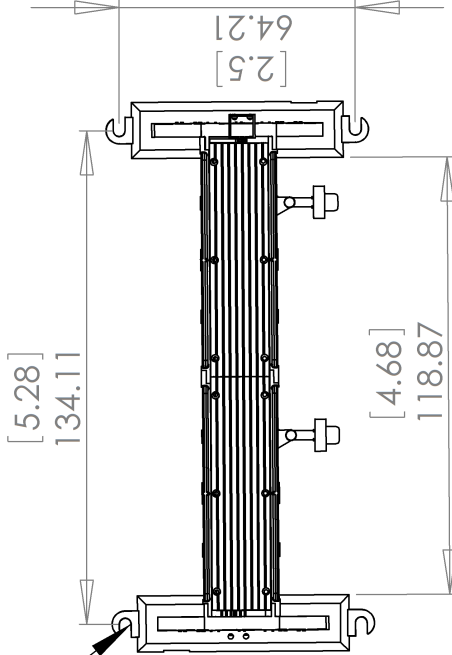

DZ-1090HO-50-2
Signal Bridge
Z-Stuff for Trains

for .125" Dia.
 mounting screw

Dimensions [inches]
 mm

Sensors are on 2.5" centers

For 4-track signal bridge add 5" to width