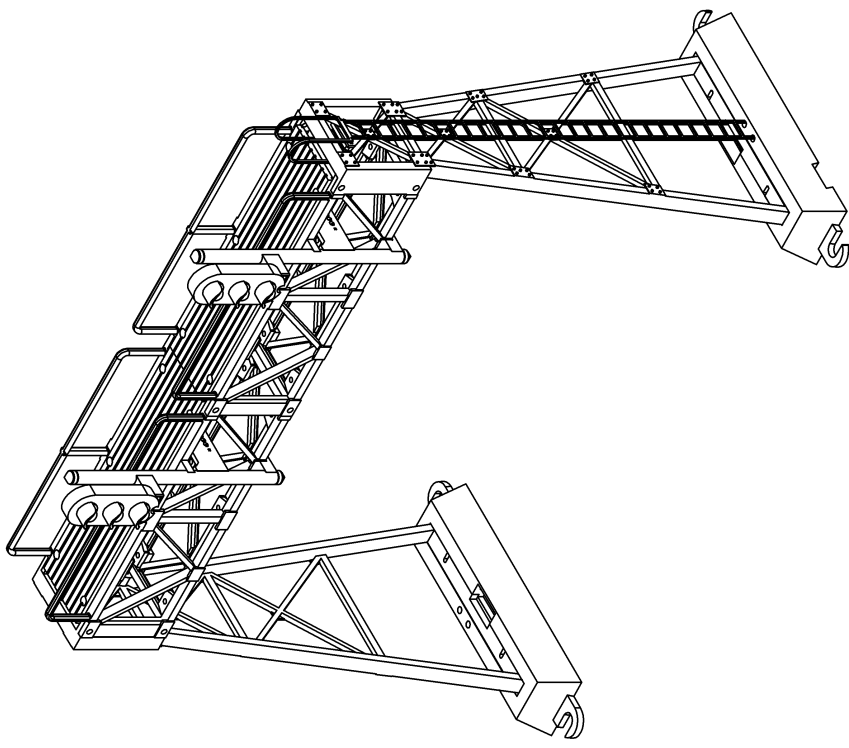

DZ-1090HO-50-2
Signal Bridge
Z-Stuff for Trains

for .125" Dia.
 mounting screw

Dimensions [inches]
 mm

Sensors are on 2.5" centers

For 4-track signal bridge add 5" to width