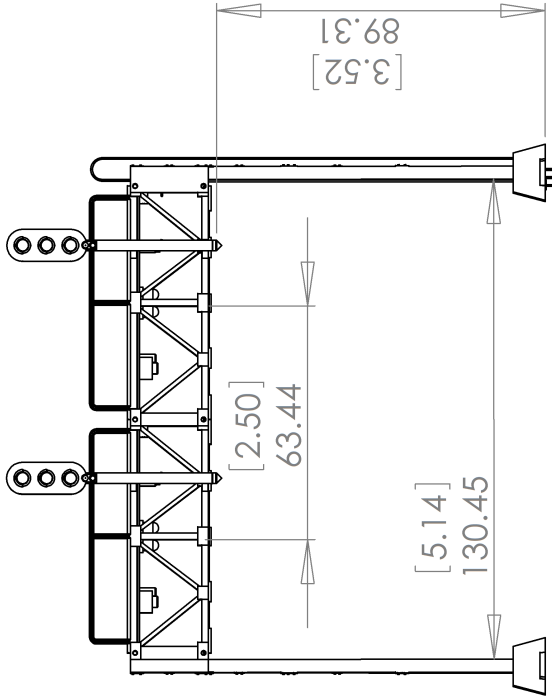

DZ-1090HO-50-2
Signal Bridge
Z-Stuff for Trains

for .125" Dia.
 mounting screw

Dimensions [inches]
 mm

Sensors are on 2.5" centers

For 4-track signal bridge add 5" to width