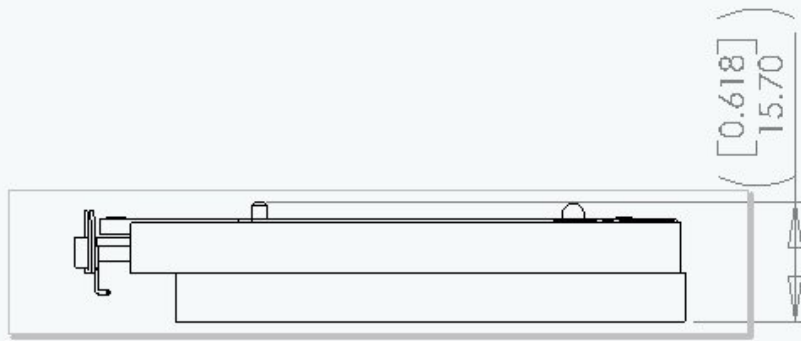

DZ-2500 Switch Machine w/TMCC Z-Stuff for Trains 4-8-04

Features:

- Small Size 1.2Wx2.0Lx.48H
- TMCC capable
- Slow motion switching
- Fast switching for non-derailing
- Low Profile (0.52in high)
- Pig-tail wires - color coded
- Operates from 8-18V AC or DC
- LED color indication by pushbutton selection
- Only a Single wire runs to your control panel