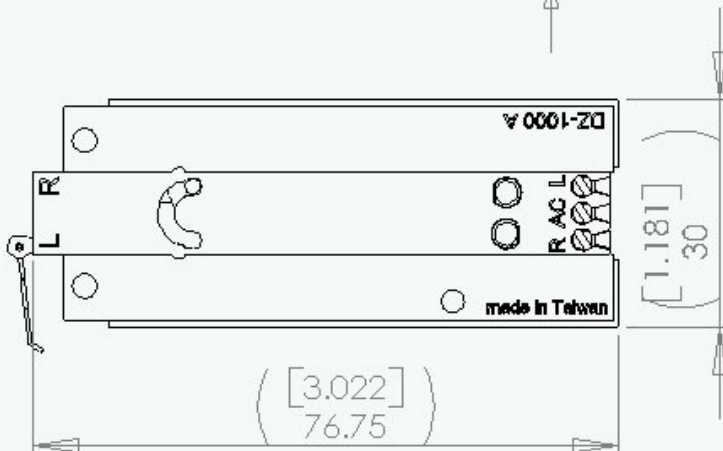

DZ-2500 Switch Machine w/TMCC Z-Stuff for Trains 4-8-04

Features:

- Small Size 1.2Wx2.0Lx.48H
- TMCC capable
- Slow motion switching
- Fast switching for non-derailing
- Low Profile (0.52in high)
- Pig-tail wires - color coded
- Operates from 8-18V AC or DC
- LED color indication by pushbutton selection
- Only a Single wire runs to your control panel