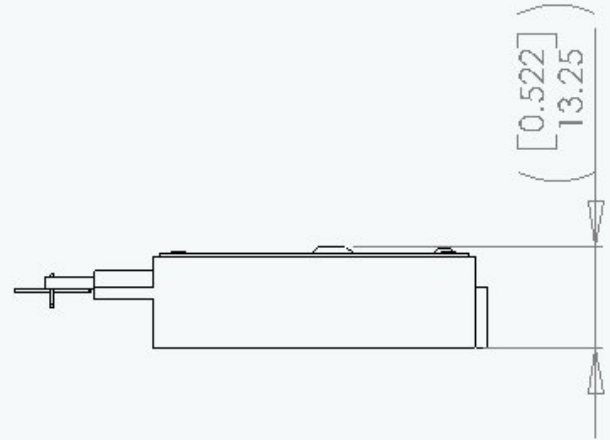

DZ-2500 Switch Machine w/TMCC Z-Stuff for Trains 4-8-04

Features:

- Small Size 1.2Wx2.0Lx.48H
- TMCC capable
- Slow motion switching
- Fast switching for non-derailing
- Low Profile (0.52in high)
- Pig-tail wires - color coded
- Operates from 8-18V AC or DC
- LED color indication by pushbutton selection
- Only a Single wire runs to your control panel