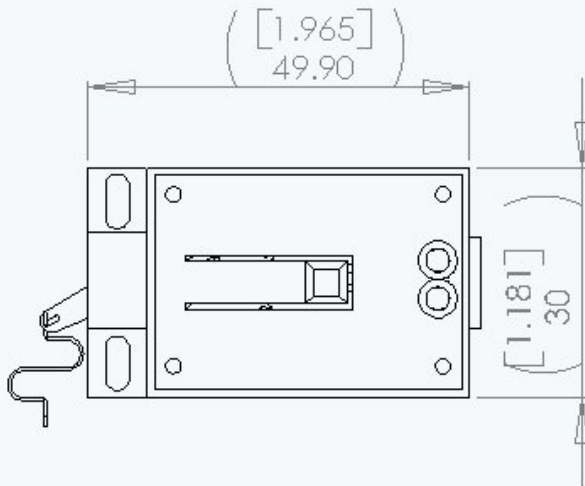

DZ-2500 Switch Machine w/TMCC Z-Stuff for Trains 4-8-04

Features:

- Small Size 1.2Wx2.0Lx.48H
- TMCC capable
- Slow motion switching
- Fast switching for non-derailing
- Low Profile (0.52in high)
- Pig-tail wires - color coded
- Operates from 8-18V AC or DC
- LED color indication by pushbutton selection
- Only a Single wire runs to your control panel